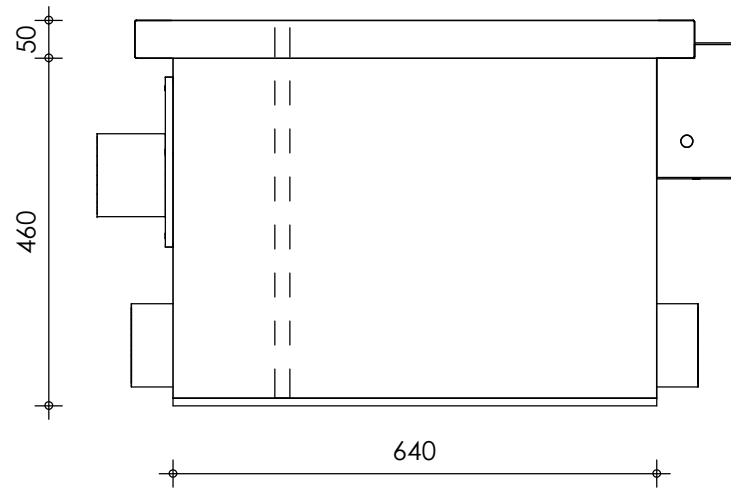

Front view

Left-side view

Top view

Rear view

Right-side view

omschr.:  
PP22 - drum filter

schaal :  
1 : 10