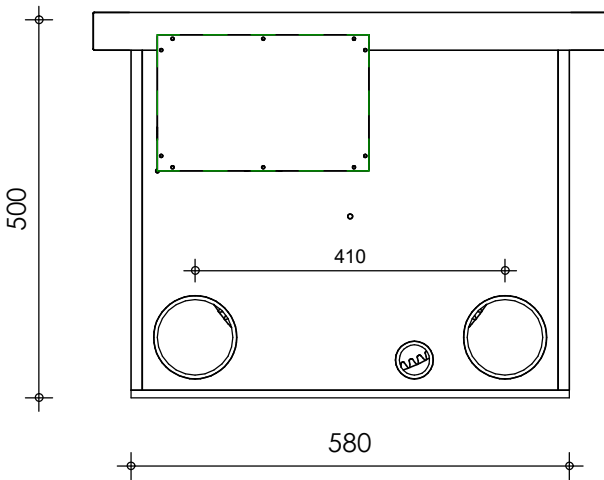

Front view

Left-side view

Top view

Rear view

Right-side view

omschr.:  
PP22 - drum filter

schaal :  
1 : 10