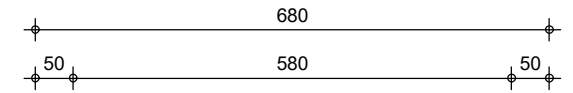

Front view

Left-side view

Top view

Rear view

Right-side view

omschr.:  
PP22 - drum filter

schaal :  
1 : 10