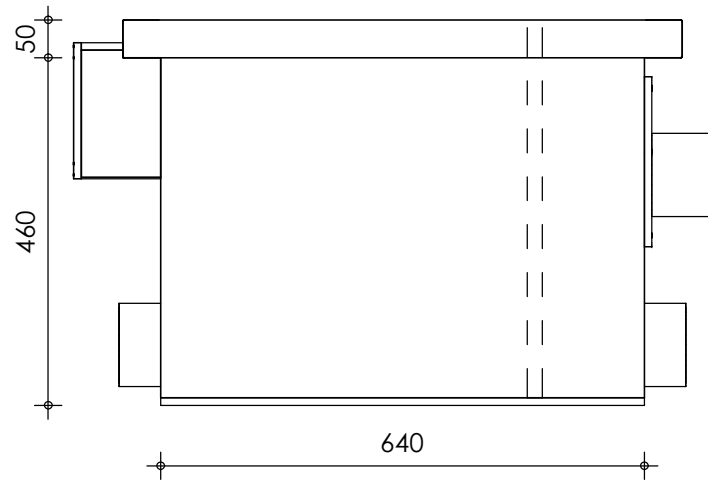

Front view

Left-side view

Top view

Rear view

Right-side view

omschr.:  
PP22 - drum filter

schaal :  
1 : 10