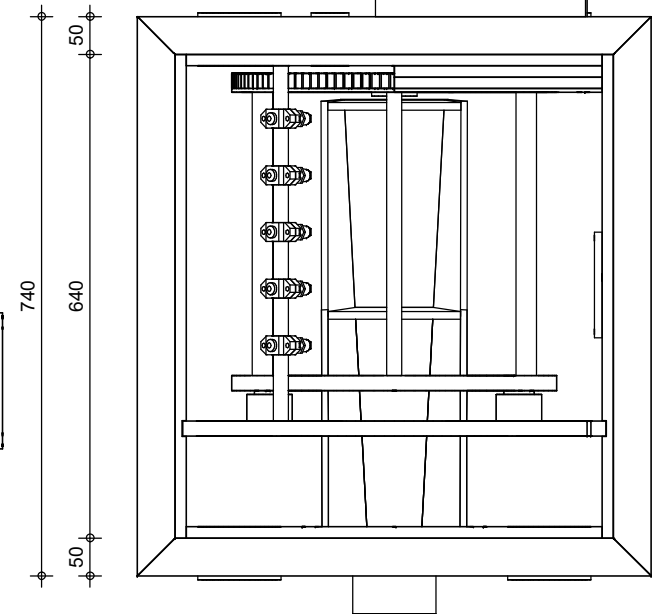

Front view

Left-side view

Top view

Rear view

Right-side view

omschr.:  
PP22 - drum filter

schaal :  
1 : 10